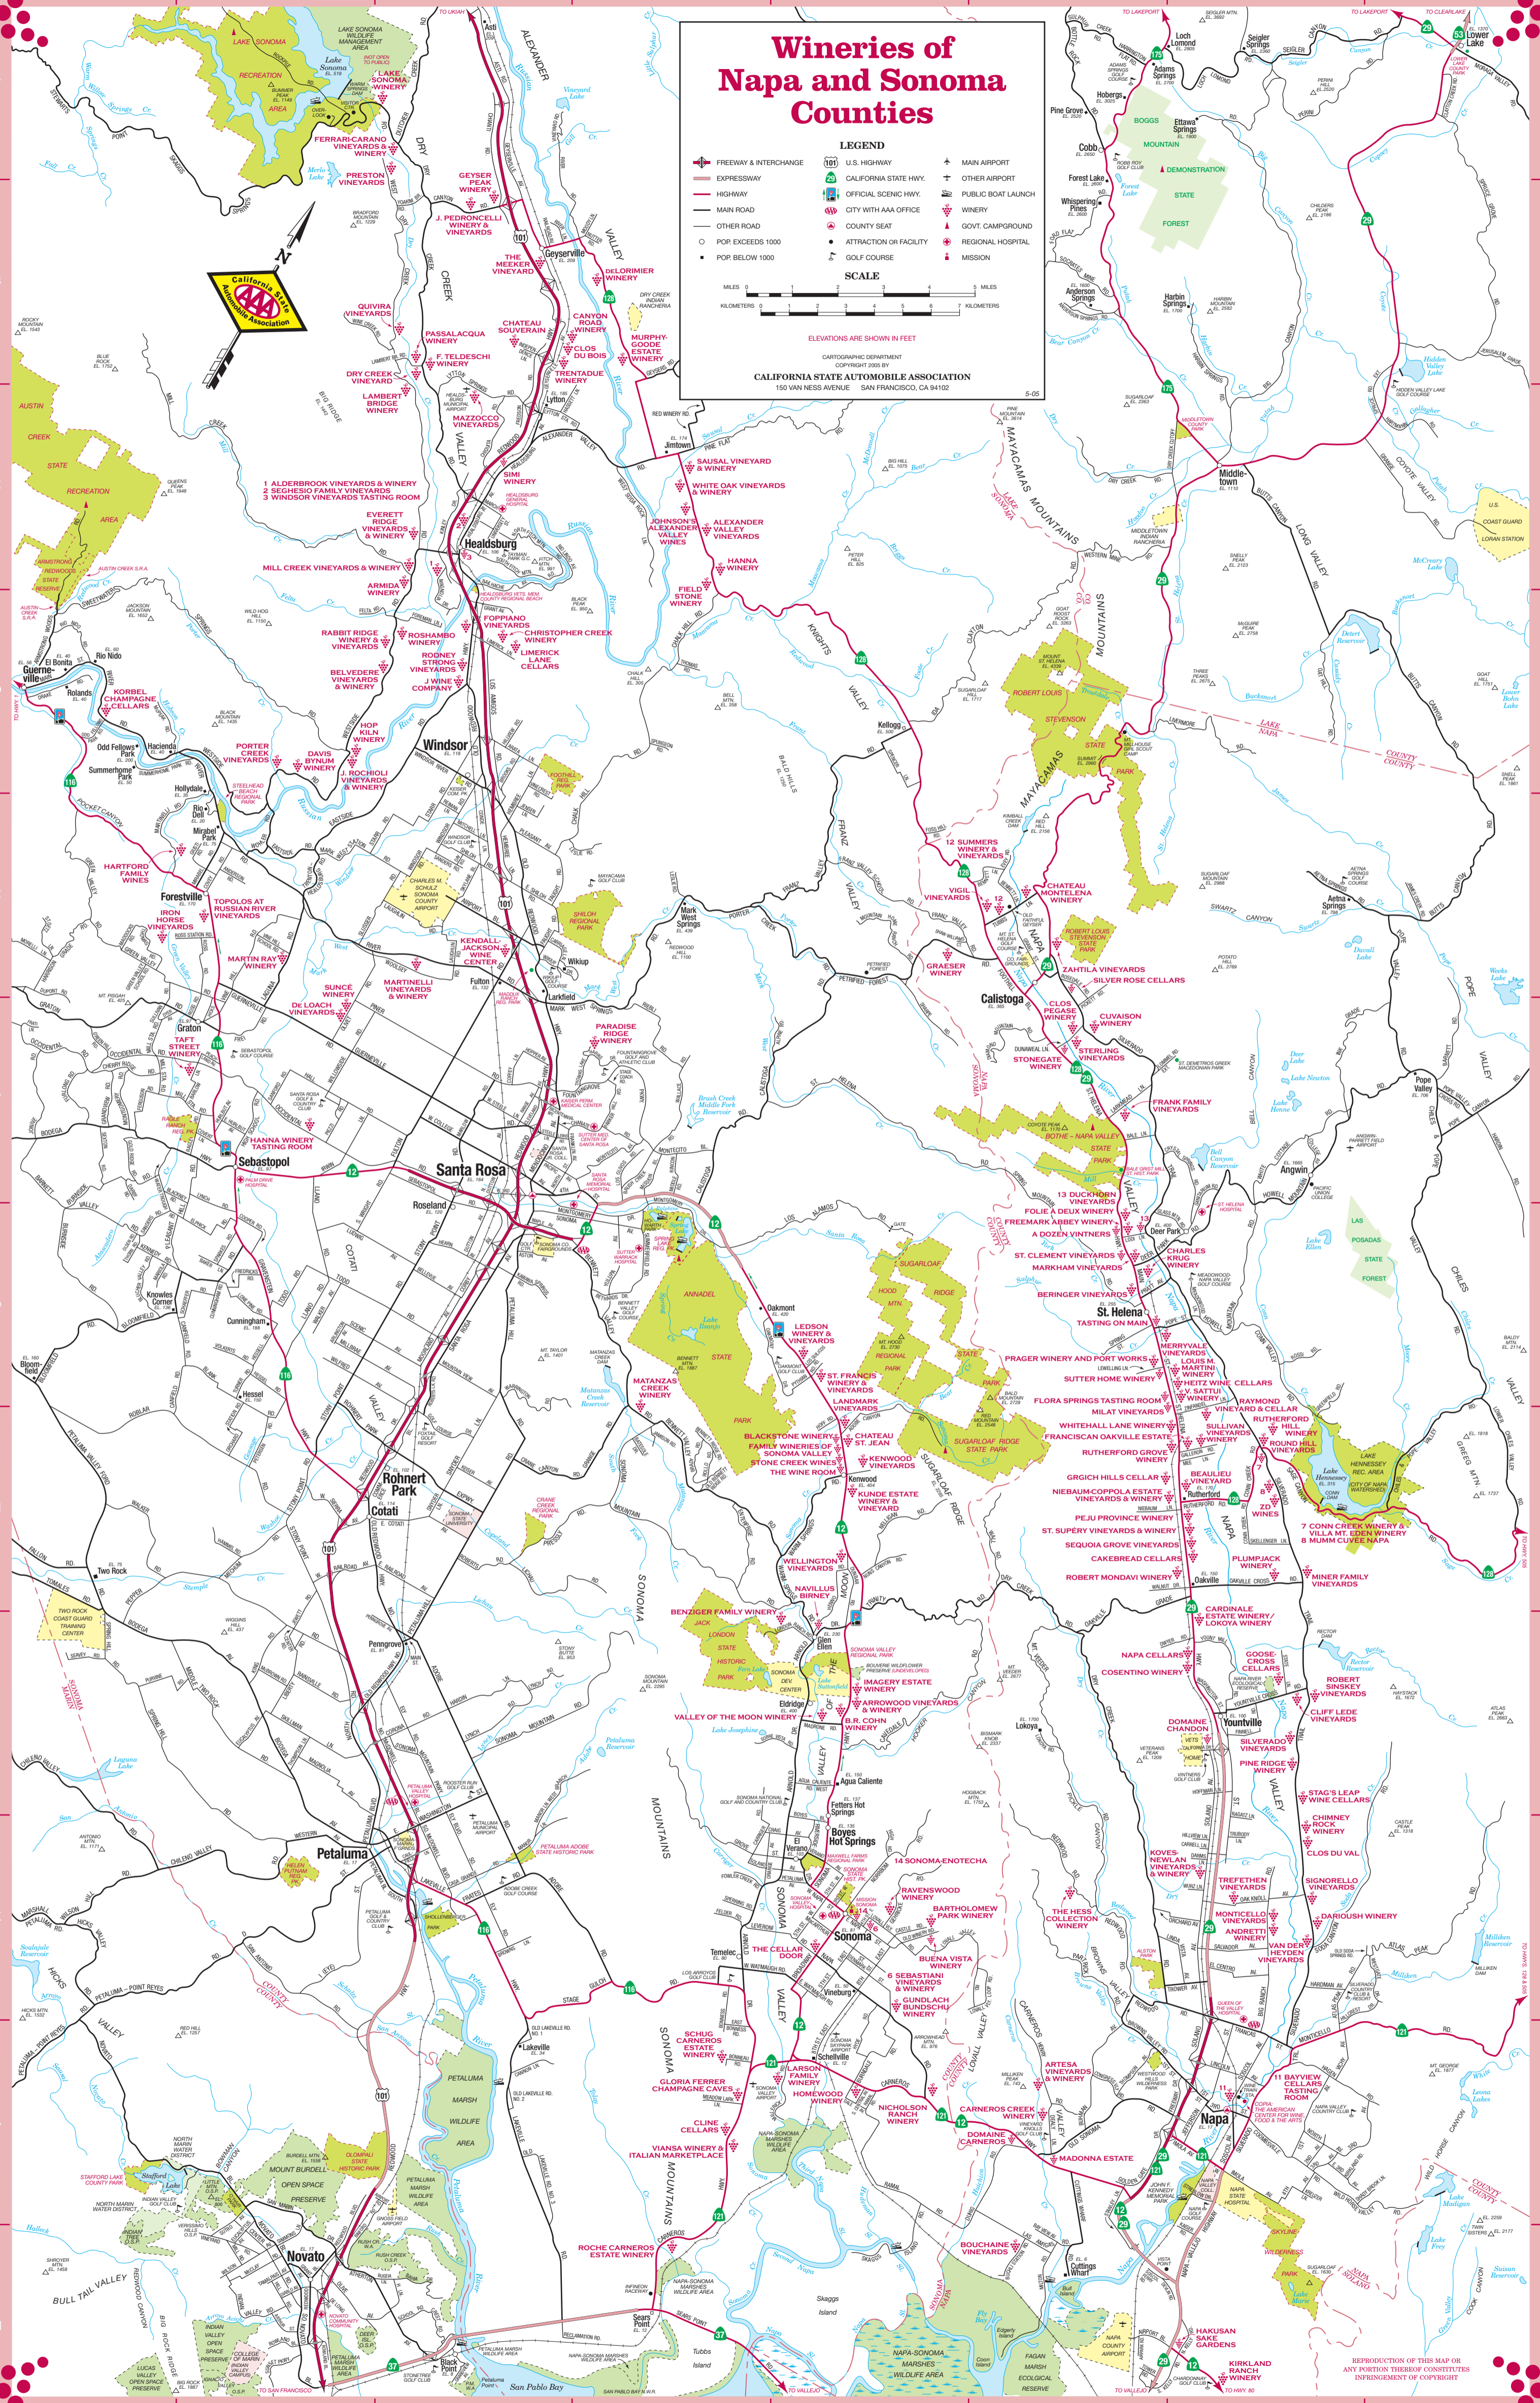

Wineries of Napa and Sonoma Counties

LEGEND

- FREEWAY & INTERCHANGE
- EXPRESSWAY
- HIGHWAY
- MAIN ROAD
- OTHER ROAD
- POP. EXCEEDS 1000
- POP. BELOW 1000
- U.S. HIGHWAY
- CALIFORNIA STATE HWY.
- OFFICIAL SCENIC HWY.
- CITY WITH AAA OFFICE
- COUNTY SEAT
- ATTRACTION OR FACILITY
- GOLF COURSE
- MAIN AIRPORT
- OTHER AIRPORT
- PUBLIC BOAT LAUNCH
- WINERY
- GOVT. CAMPGROUND
- REGIONAL HOSPITAL
- MISSION

SCALE

MILES 0 1 2 3 4 5
KILOMETERS 0 2 4 6 8

ELEVATIONS ARE SHOWN IN FEET

CARTOGRAPHIC DEPARTMENT
COPYRIGHT 2005 BY
CALIFORNIA STATE AUTOMOBILE ASSOCIATION
150 VAN NESS AVENUE SAN FRANCISCO, CA 94102

REPRODUCTION OF THIS MAP OR ANY PORTION THEREOF CONSTITUTES INFRINGEMENT OF COPYRIGHT